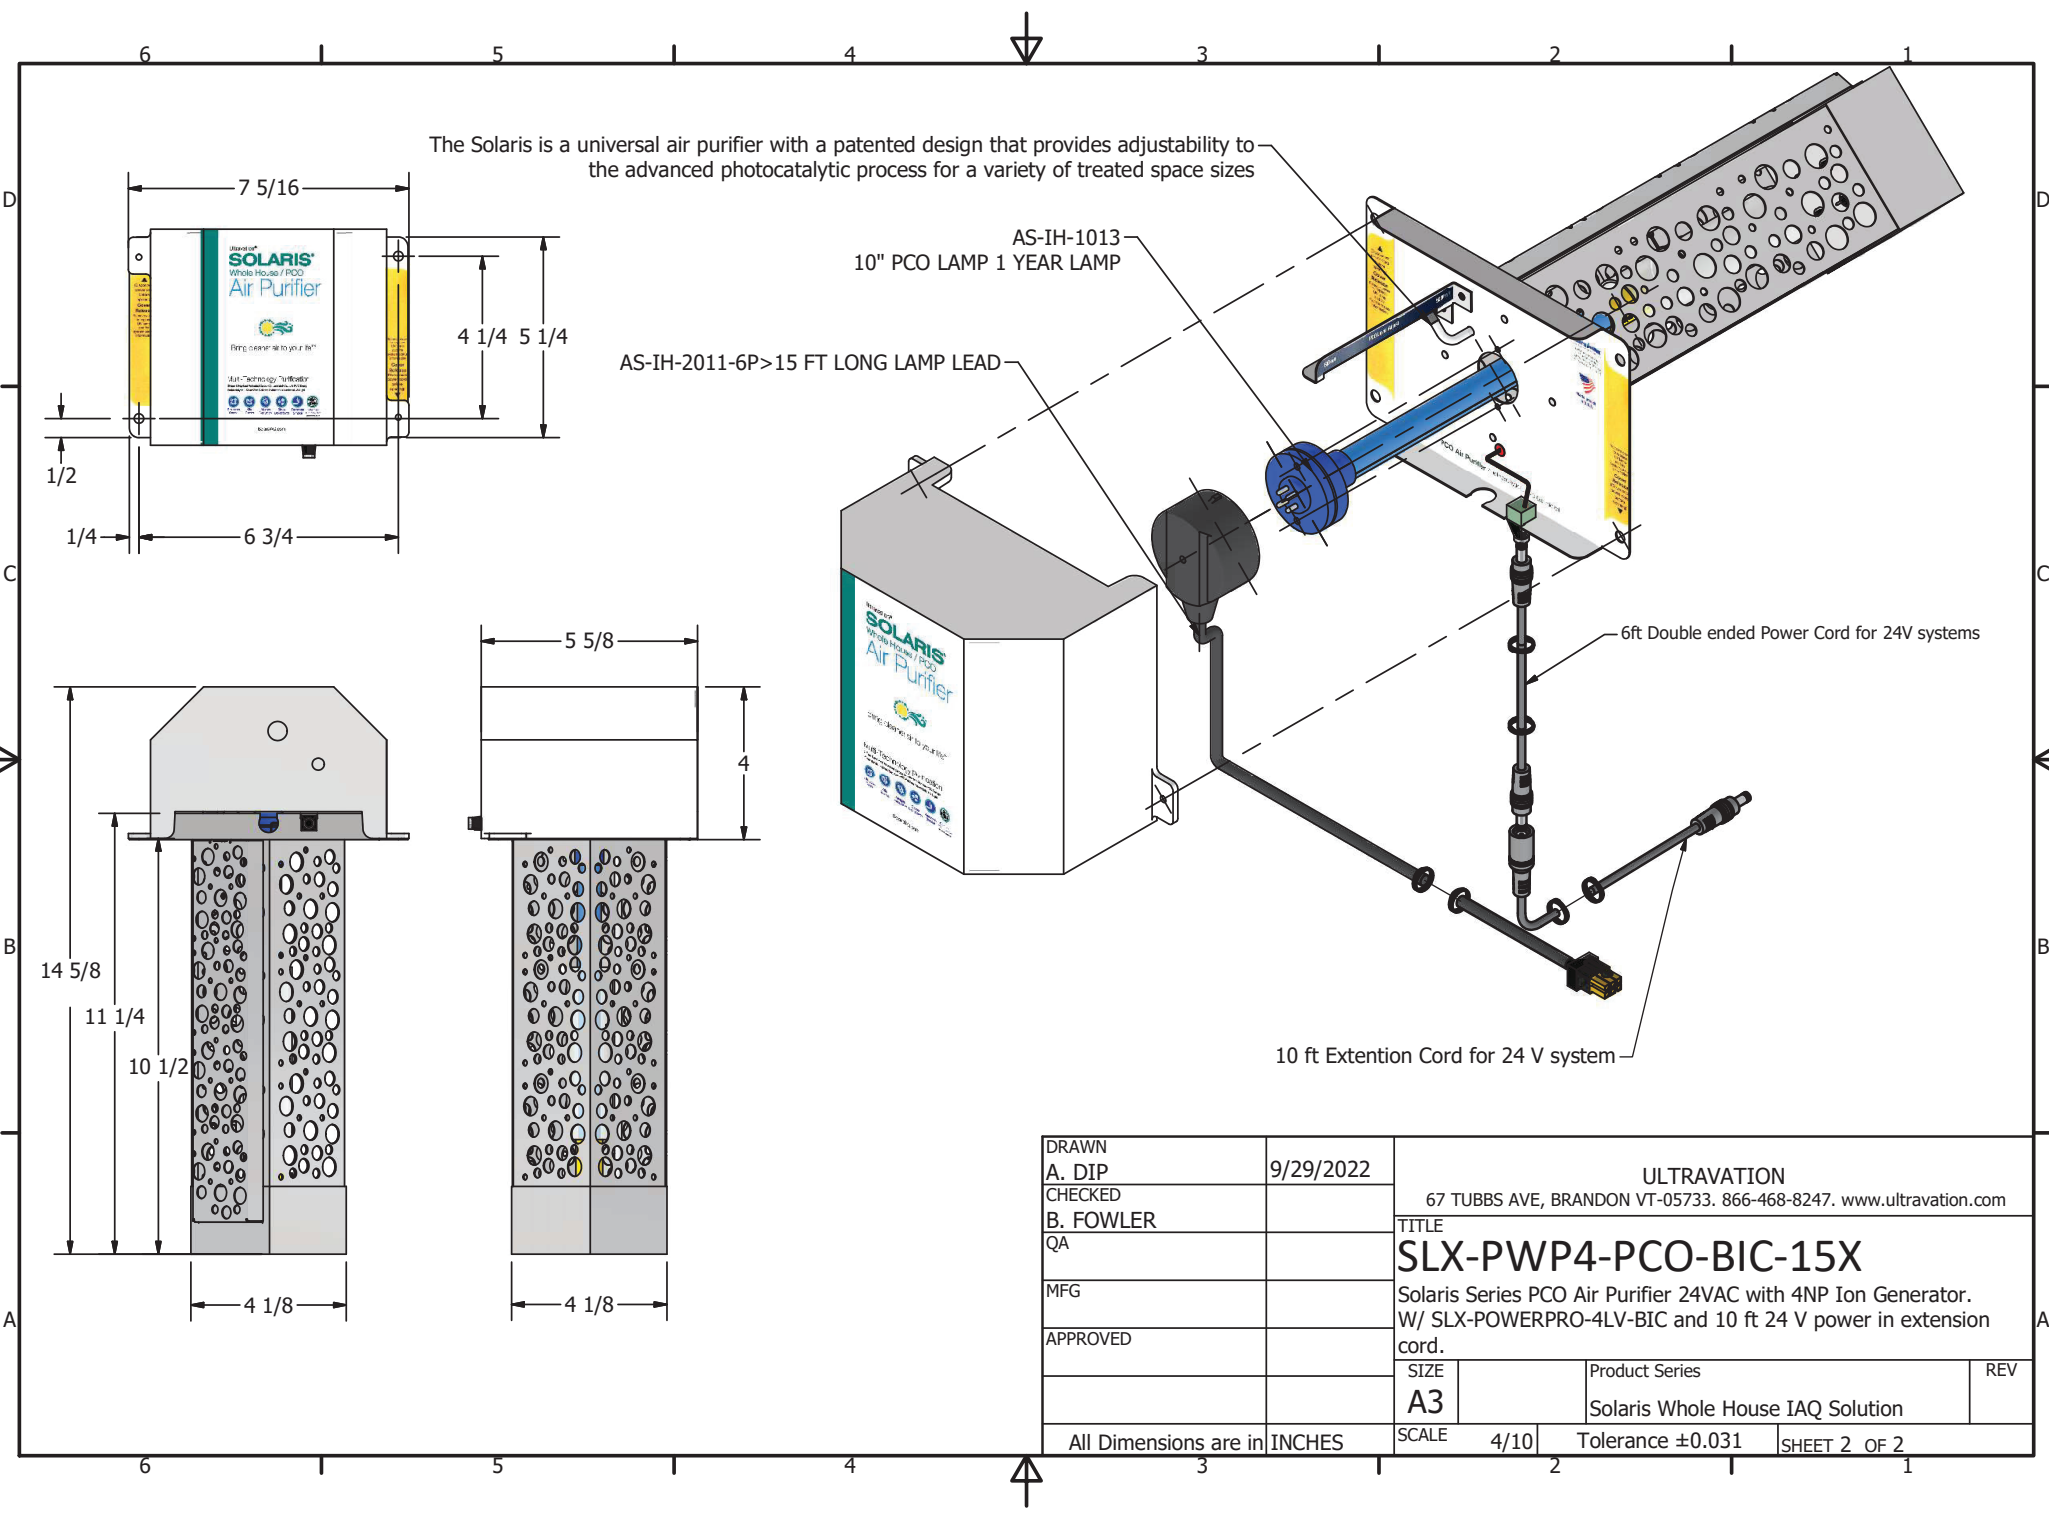

Input: 120-277 VAC, 50/60Hz, 1.4 amps.
 RFI, EMI compliance: FCC PART 18A
 Power Factor: >0.98

24VDC outputs for up to 20VA suitable for SLX-PG5T and SLX-LED

Plug in for PCO Systems/UV Lamp
 Compatible with:
 SLX-AAL-12, SLX-AAL-14, SLX-AAL-17
 SLX-AAL-PCO, SLX-AAL-CAT
 &
 All PWP4 accessories

DRAWN	Anik D.	9/22/2022	Ultravation		
CHECKED	B. Fowler	9/22/2022	67 TUBBS AVE, BRANDON VT-05733. 866-468-8247. www.ultravation.com		
QA			TITLE		
MFG			SLX-POWERPRO-4LV		
APPROVED			SolarisUVC System capable of powering up to 4 remote 12" or 17" Germicidal Lamps, including Performance Indicator, 120-277VAC		
			SIZE	PRODUCT FAMILY:	REV
			A3	Solaris Whole House IAQ Solution	N/A
All dimensions are in inches			SCALE	Tolerance: ±0.03	SHEET 1 OF 2

DRAWN	A. DIP	9/29/2022	ULTRAVATION 67 TUBBS AVE, BRANDON VT-05733. 866-468-8247. www.ultravation.com		
CHECKED	B. FOWLER		TITLE SLX-PWP4-PCO-BIC-15X		
QA			Solaris Series PCO Air Purifier 24VAC with 4NP Ion Generator. W/ SLX-POWERPRO-4LV-BIC and 10 ft 24 V power in extension cord.		
MFG			SIZE	Product Series	REV
APPROVED			A3	Solaris Whole House IAQ Solution	
All Dimensions are in INCHES			SCALE	4/10	Tolerance ±0.031
					SHEET 2 OF 2